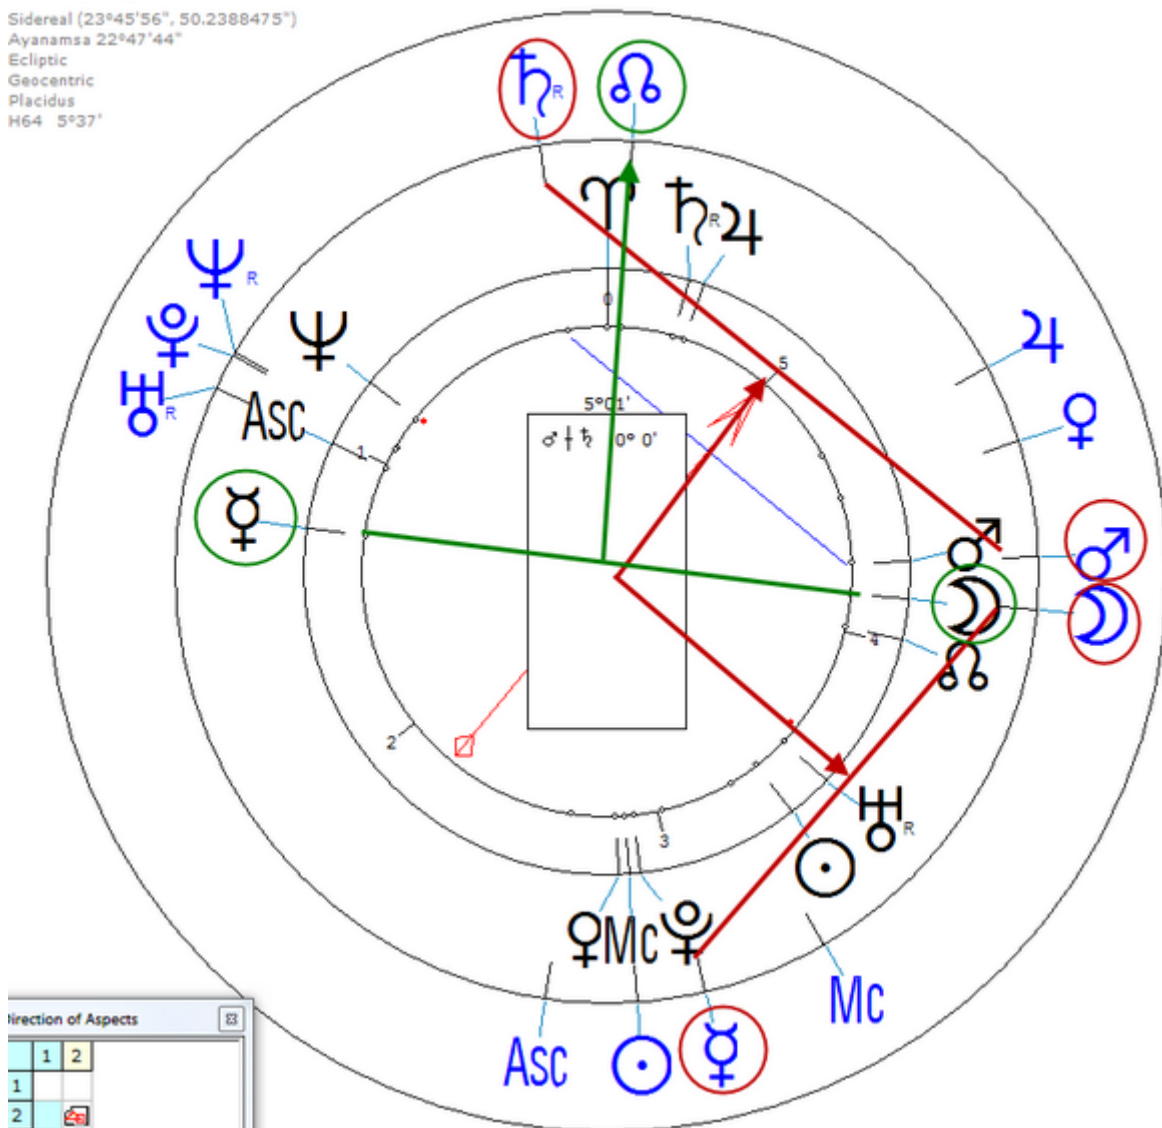

Lumini, Daisy

18 August 1930 at 01:00 (= 01:00 AM)Florence, Italy, 43n46, 11e15
Italian composer, singer and stage actress.

<https://www.astro.com/astro-databank/Lumini,_Daisy>

Death by Suicide 18 August 1993 (Jumped from a viaduct, age 63) with
her husband Tino Schirinzi.

Lunar Return (Harmonic 64)

Lunar ♂/♁ = Lunar ☾/♀

Lunar ♁ = ☾n/♀n

Lumini, Daisy

18 August 1930 Mon 1:00 (GMT+1) 43n46 11e15
Florence, Italy

Sidereal (23°45'56", 50.2388475")

Ayanamsa 22°47'44"

Ecliptic

Geocentric

Placidus

H64 5°37'